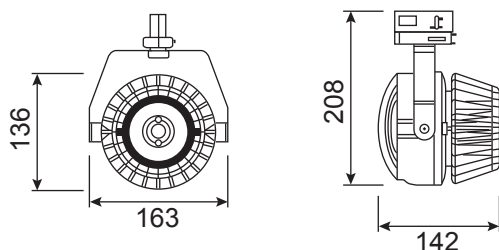

TRACK LIGHTING

OLE L-PRO 7219

Power	12W	24W
Lumen	1200lm	2400lm

Technical Data:

- Protection : IP20
- Beam Angle : 18°,30°,55°,73°

Material:

- Die-cast aluminum housing.
- Highly polished PC reflector.
- Built-in constant current driver.

Application:

- Shop, restaurant, studio, gallery and museum.

Dimension:

Photometric Data: