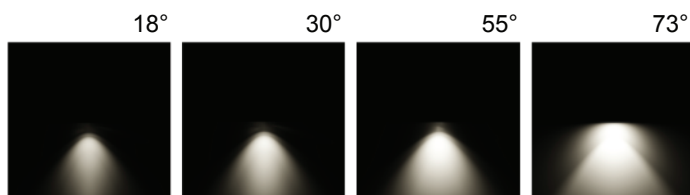

TRACK LIGHTING

OLE L-PRO 7219

Power	12W	24W
Lumen	1200lm	2400lm

Technical Data:

- Protection : IP20
- Beam Angle : 18°,30°,55°,73°

Material:

- Die-cast aluminum housing.
- Highly polished PC reflector.
- Built-in constant current driver.

Application:

- Shop, restaurant, studio, gallery and museum.

Dimension:

Photometric Data: