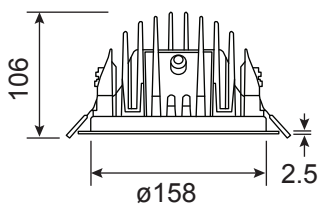

DOWNLIGHT

OLE DE-L MIDI

Power	12W	26W	40W
Lumen	1200lm	2600lm	4000lm

Technical Data:

- Protection : IP65
- Beam Angle : Narrow 15°, Medium 26°, Wide 52°

Material:

- Die-cast aluminum housing.
- Faceted aluminum reflector in satin-matt finish.
- Clear tempered glass.

Application:

- Shop, offices, restaurant and residence.

ø165

Cut off Diameter