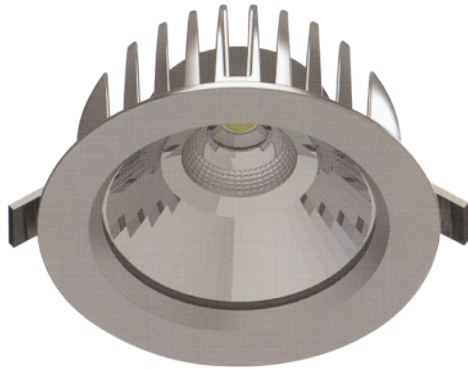

DOWNLIGHT

OLE DE-L MIDI

Power	12W	26W	40W
Lumen	1200lm	2600lm	4000lm

Technical Data:

- Protection : IP65
- Beam Angle : Narrow 15°, Medium 26°, Wide 52°

Material:

- Die-cast aluminum housing.
- Faceted aluminum reflector in satin-matt finish.
- Clear tempered glass.

Application:

- Shop, offices, restaurant and residence.

ø165

Cut off Diameter