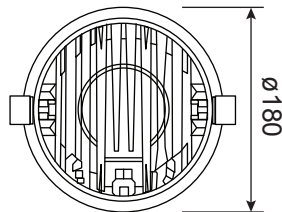

DOWNLIGHT

OLE DE-L MIDI

Power	12W	26W	40W
Lumen	1200lm	2600lm	4000lm

Technical Data:

- Protection : IP65
- Beam Angle : Narrow 15°, Medium 26°, Wide 52°

Material:

- Die-cast aluminum housing.
- Faceted aluminum reflector in satin-matt finish.
- Clear tempered glass.

Application:

- Shop, offices, restaurant and residence.

ø165

Cut off Diameter